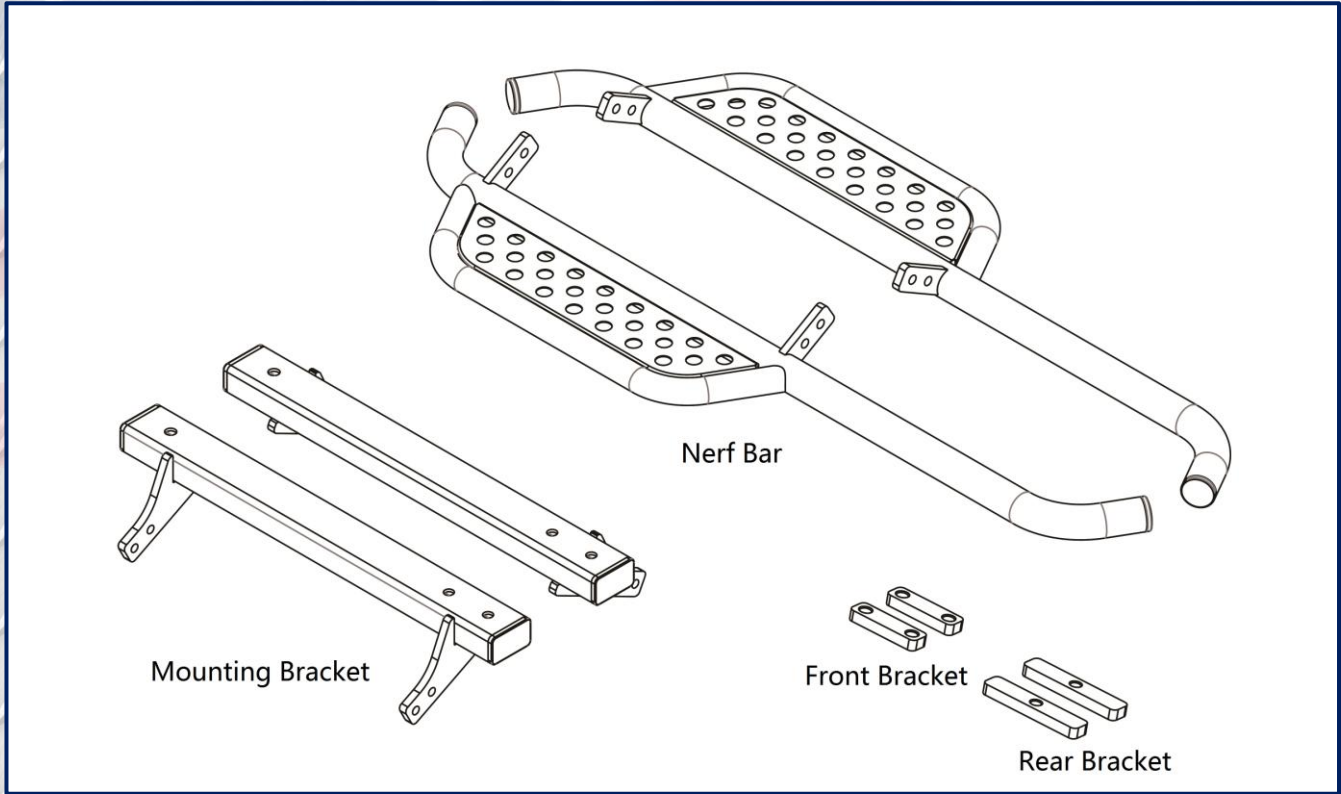

Nerf Bar
FITS EZGO TXT

NERF BAR INSTRUCTIONS

EZGO TXT

Bag#	Application	Hardware	Qty
1	Nerf Bar to Mounting Bracket	Hex Bolt M8*25	8
		Lock Nut M8	8
2	Mounting Bracket to Front and Rear Brackets	Hex Bolt M10*65	6
		Flat Washer M10	6
		Spring Washer M10	6

NERF BAR INSTRUCTIONS EZGO TXT

Attach front bracket and rear bracket to cart. Install mounting bracket on front and rear brackets using hardware #2. Install nerf bar to mounting bracket using hardware #1. Repeat on the other side.