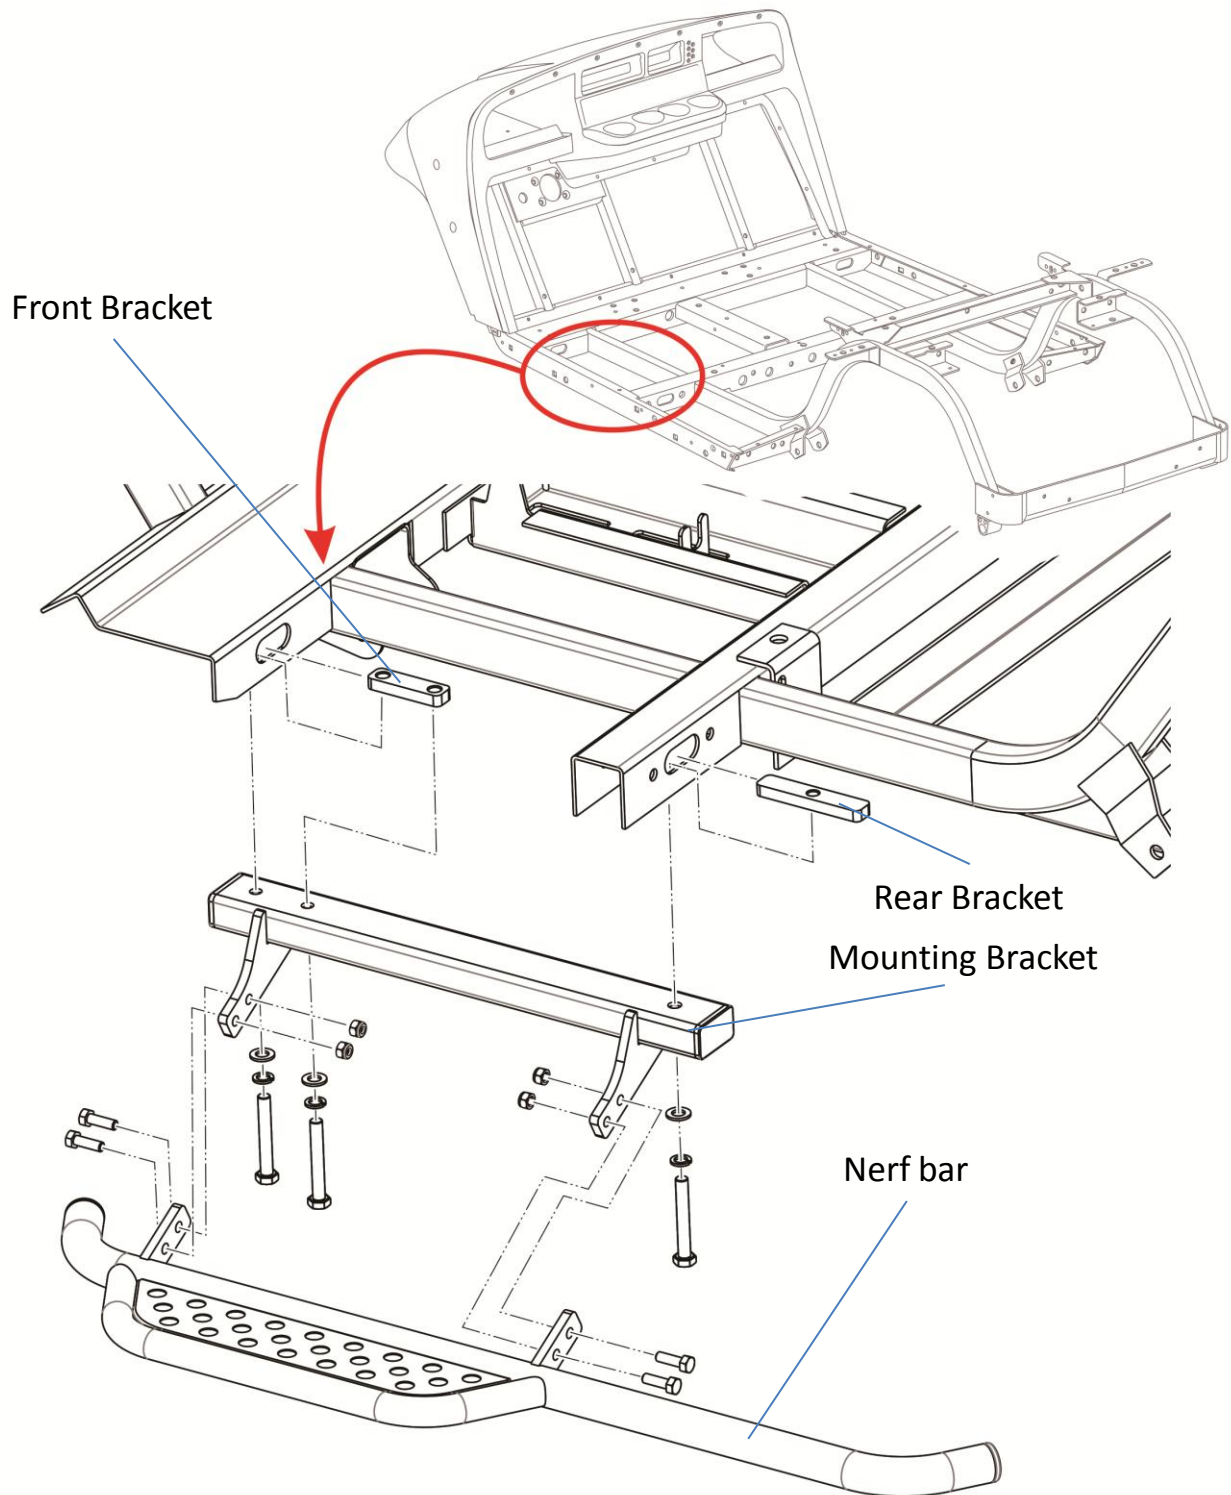

Nerf Bar
FITS EZGO TXT

NERF BAR INSTRUCTIONS

EZGO TXT

Bag#	Application	Hardware	Qty
1	Nerf Bar to Mounting Bracket	Hex Bolt M8*25	8
		Lock Nut M8	8
2	Mounting Bracket to Front and Rear Brackets	Hex Bolt M10*65	6
		Flat Washer M10	6
		Spring Washer M10	6

NERF BAR INSTRUCTIONS EZGO TXT

Attach front bracket and rear bracket to cart. Install mounting bracket on front and rear brackets using hardware #2. Install nerf bar to mounting bracket using hardware #1. Repeat on the other side.