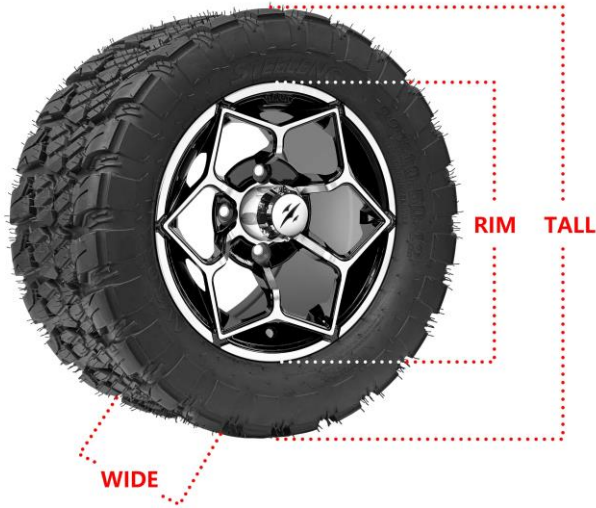

TIRE PURCHASING GUIDELINES and DEFINITIONS

TALL – Tire Height

WIDE– Tire Width

RIM – Wheel Height

Golf Cart Tire Size Designation Using Aspect Ratio

Example - 205/50-10

205 – Approximate Cross Section Width in Millimeters

50 – Aspect Ratio (Height to Width)

10 – Rim Diameter in Inches

Golf Cart Tire Size Designation Using Inches

Example –23x10.5-12

23 – Approximate Diameter in Inches

10.5 – Approximate Cross Section Width in Inches